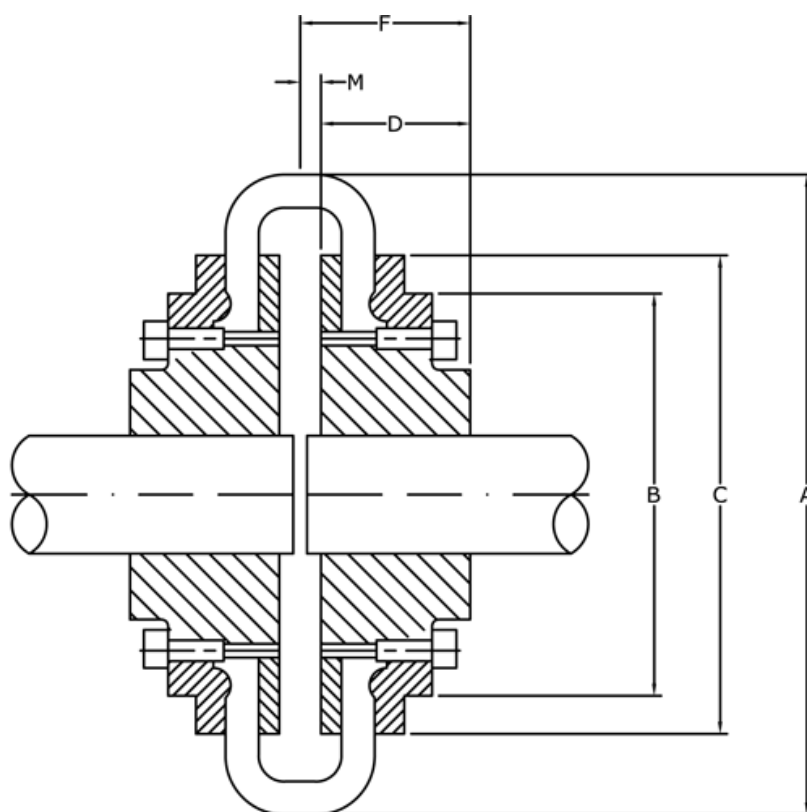

Data Sheet

Article number: 3305100B

Description: Flange pilot bore for tire coupling size 100
predrilled

Measures

A	= 254
B	= 120
C	= 214
D	= 57.0
F	= 70.5
M	= 13.5
Max. bore mm	= 80
Pre-drilled	= 32

Weight (kg) = 10.4